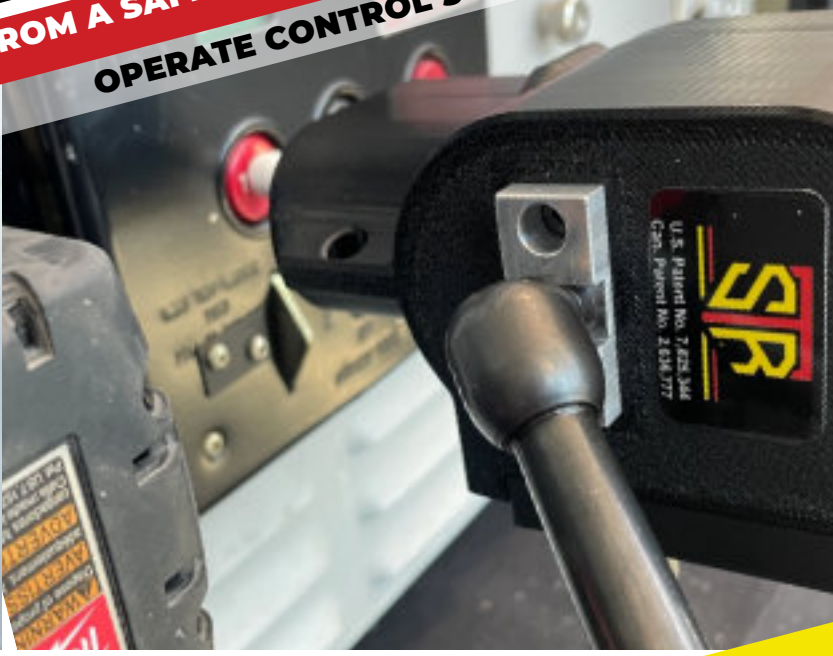

WIRELESS REMOTE OPEN/CLOSE AND SWITCH HANDLE OPERATOR
OPEN AND CLOSE LV AND MV BREAKERS FROM A SAFE DISTANCE

OPERATE CONTROL SWITCHES REMOTELY

Safe-T-Flex© magnetically attaches to available surfaces, allowing a user to place the device anywhere it is convenient. A flexible and adjustable support arm secures the assembly in place within seconds. Using a wireless controller, a user presses buttons, twists levers, and flips switches remotely - all without requiring permanent alterations to cubicles and equipment!

REMOTELY PRESS, TWIST, AND MORE!
THE ULTIMATE EVERYTHING TOOL

BATTERY POWERED - AVAILABLE FOR USE WITH MILWAUKEE, DEWALT, OR MAKITA BATTERY PACKS
WIRELESS CONTROLLER WITH 100'+ RANGE
MAGNETICALLY ATTACHES TO CUBICLE (NO INSTALL OR MODIFICATIONS REQUIRED!)
FLEXIBLE AND ADJUSTABLE: ALIGN THE MANIPULATING ASSEMBLY IN SECONDS
MULTIPLE LEVER TURNING ADAPTERS - A FIT FOR EVER SWITCH TYPE!